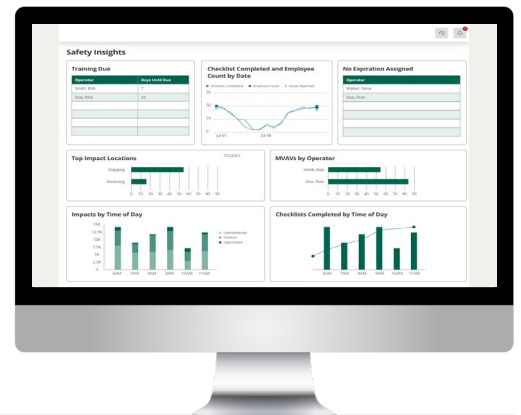

API Solutions Tailored for Your Business

Usage/Trip API

Automate tasks, optimise routes, and validate performance in real-time.

People API

Sync your HRIS with real-time vehicle access and payroll validation.

Events/Checklist API

Automate work orders, predict parts needs, and improve safety through behaviour analysis.

Why Choose Unity?

- Standardised API endpoints for seamless integration
- Custom KPI dashboards for tailored insights
- Eliminate data silos, optimise operations, and drive growth

SCAN TO LEARN MORE

unity

Your Complete Data Integration Solution

Powerfleet (Nasdaq: PWFL; JSE: PWR; TASE: PWFL) is a global leader in the artificial intelligence of things (AIoT) software-as-a-service (SaaS) mobile asset industry. With more than 30 years of experience, Powerfleet unifies business operations through the ingestion, harmonization, and integration of data, irrespective of source, and delivers actionable insights to help companies save lives, time, and money. Powerfleet's ethos transcends our data ecosystem and commitment to innovation; our people-centric approach empowers our customers to realize impactful and sustained business improvement. The company is headquartered in New Jersey, United States, with offices around the globe. Explore more at www.powerfleet.com. © 2024 Powerfleet, Inc. All rights reserved.